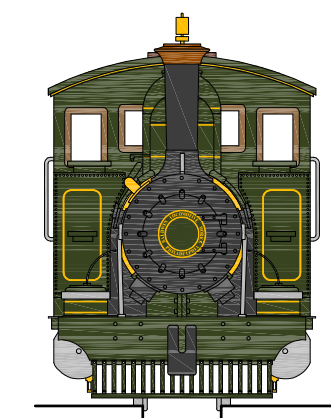

8' 0"
21' 10"

**VICTORIAN RAILWAYS - NA 1
BALDWIN 10-20 1/4-D (1) - DRAWING 1
CONSTR. NO. 15936 - 1898
BALDWIN STYLE - LIGHT IVY GREEN & GOLD - STYLE 292**

DAVID FLETCHER 2008

5' 0"
17' 7"

**LYNTON & BARNSTABLE RAILWAY - 'LYN'
BALDWIN 8-14 1/4-C (19) - DRAWING 11
CONSTR. NO. 15965 - 1898
BALDWIN STYLE - OLIVE GREEN & GOLD - STYLE 223**

DAVID FLETCHER 2008