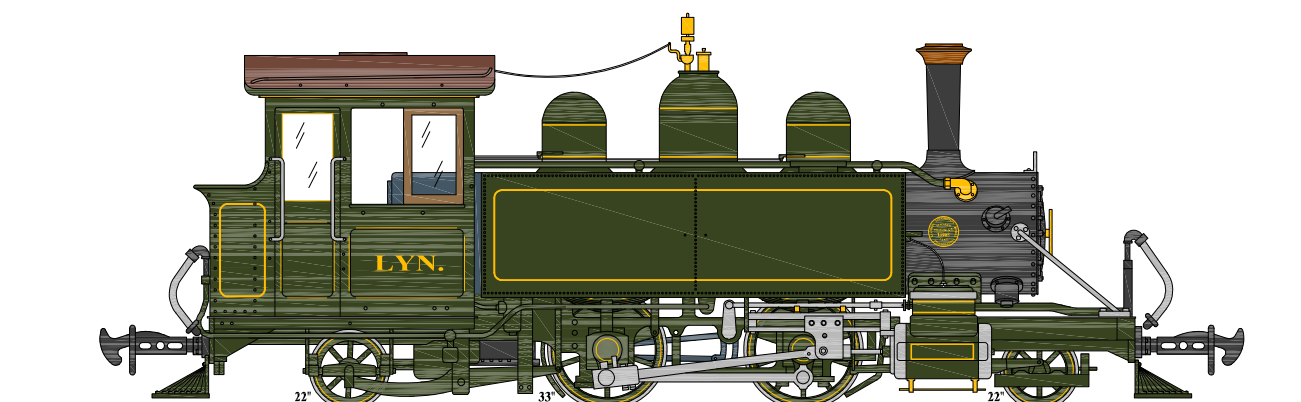

8' 0"
21' 10"

**VICTORIAN RAILWAYS - NA 1
BALDWIN 10-20 1/4-D (1) - DRAWING 1
CONSTR. NO. 15936 - 1898
BALDWIN STYLE - LIGHT IVY GREEN & GOLD - STYLE 292**

DAVID FLETCHER 2008

5' 0"
17' 7"

**LYNTON & BARNSTABLE RAILWAY - 'LYN'
BALDWIN 8-14 1/4-C (19) - DRAWING 11
CONSTR. NO. 15965 - 1898
BALDWIN STYLE - OLIVE GREEN & GOLD - STYLE 223**

DAVID FLETCHER 2008