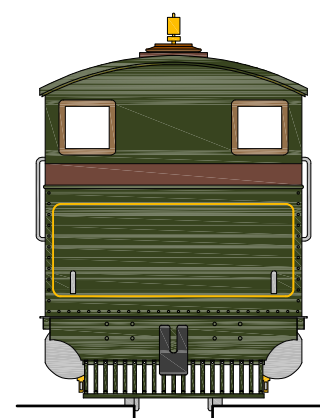

8' 0"
21' 10"

**VICTORIAN RAILWAYS - NA 1
BALDWIN 10-20 1/4-D (1) - DRAWING 1
CONSTR. NO. 15936 - 1898
BALDWIN STYLE - LIGHT IVY GREEN & GOLD - STYLE 292**

DAVID FLETCHER 2008

5' 0"
17' 7"

**LYNTON & BARNSTABLE RAILWAY - 'LYN'
BALDWIN 8-14 1/4-C (19) - DRAWING 11
CONSTR. NO. 15965 - 1898
BALDWIN STYLE - OLIVE GREEN & GOLD - STYLE 223**